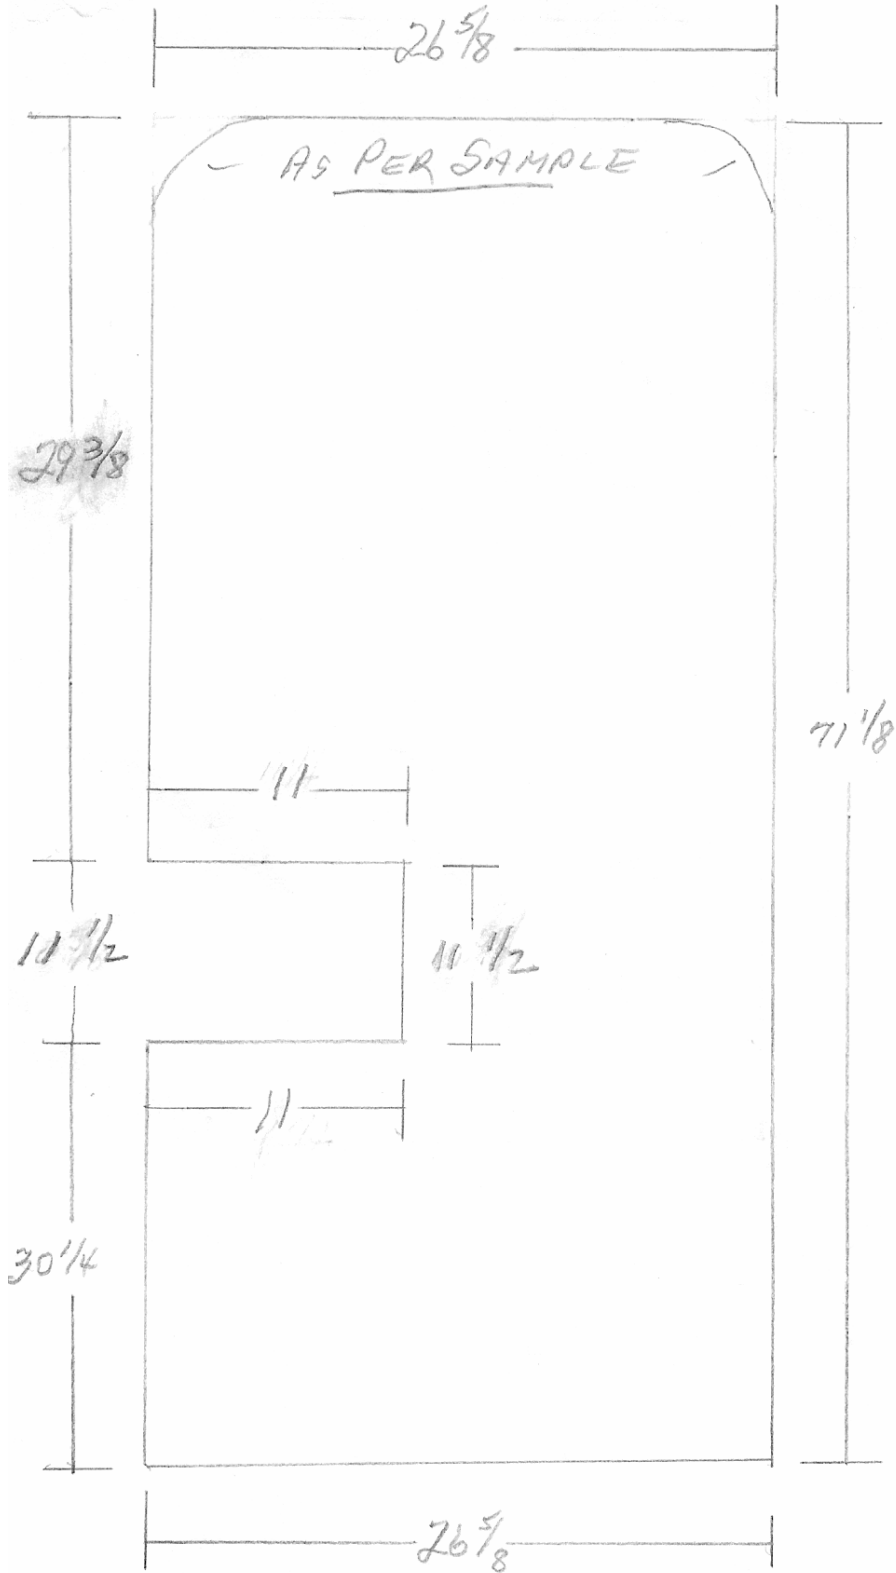

FIFTH WHEEL TRAILER
SCREEN DOOR COVER

3/32"
PLEX-A-GLASS

#6 $\frac{1}{2}$ " sheet metal
SP1011